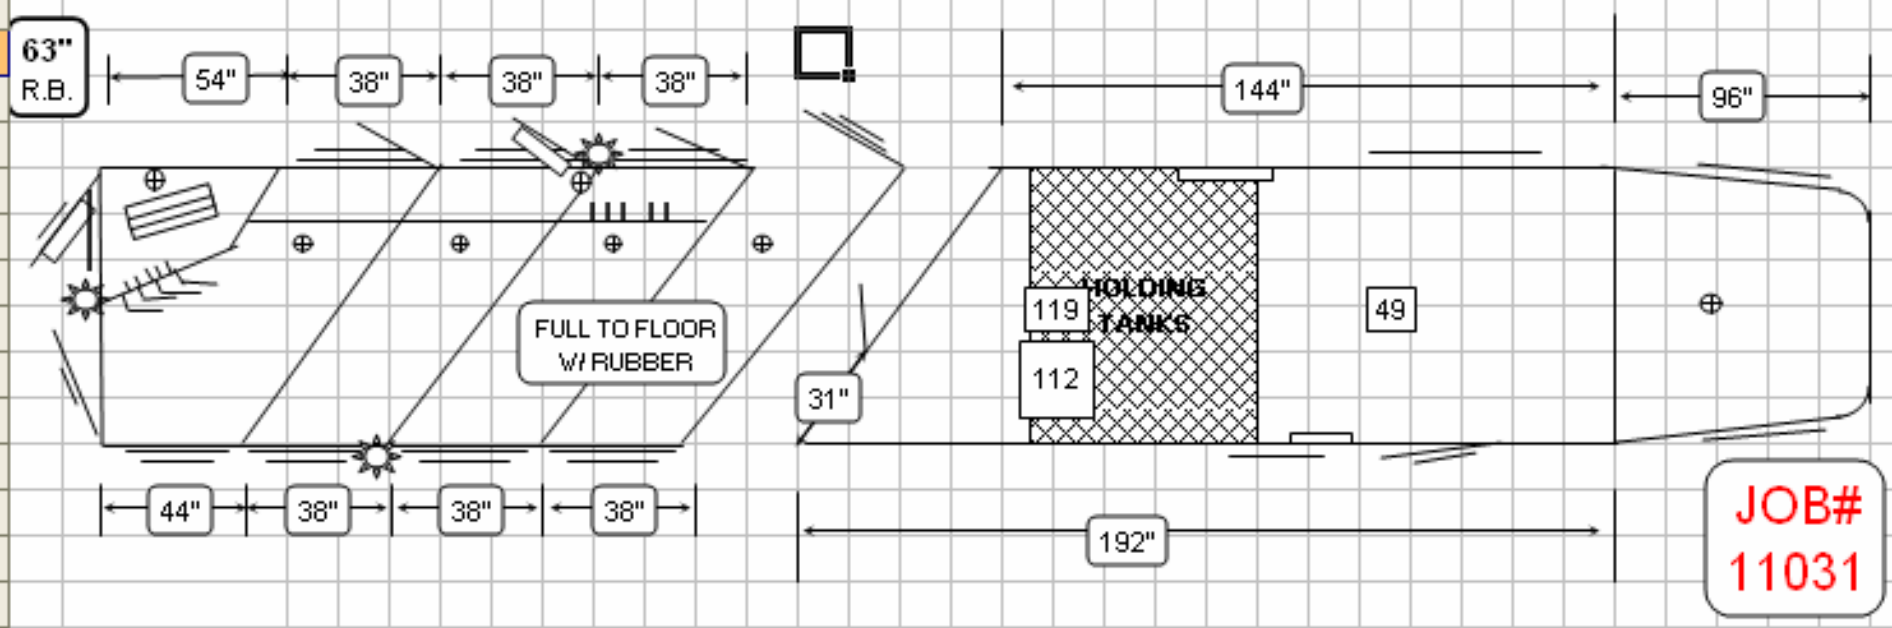

1	DOME LIGHT UNDER G/N	7
2	DROP DOWN WINDOW BARS	8
3	38" PIN SETTINGS	9
4		10
5		
6	16 1/2" SQ Brace 63 1/2" BOD C/S 6" OFF FLOOR	

JOB#
11031